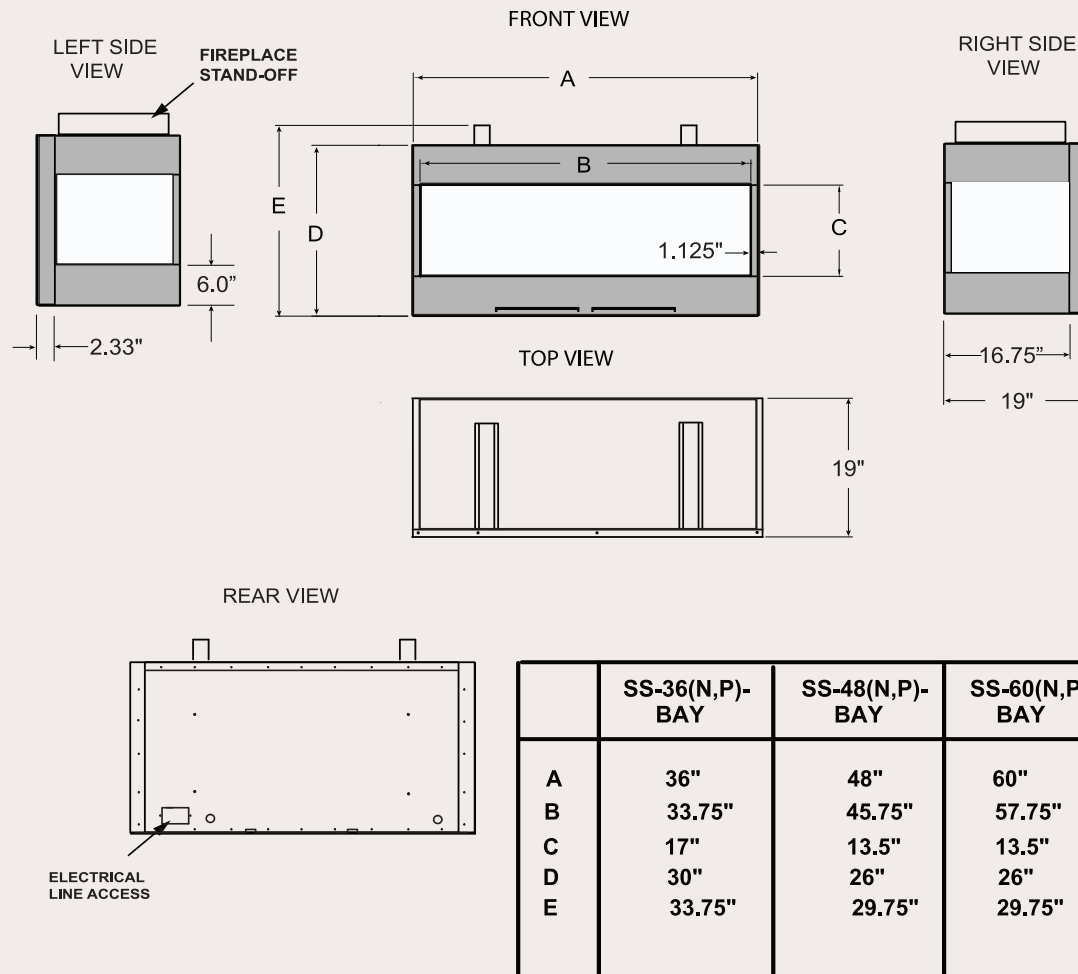

Outdoor Collection

Woodbridge Gas Fireplaces

SS-BAY

3-Sided Outdoor Gas Fireplaces
with 36", 48", or 60" viewing area

Outdoor Collection

Woodbridge Gas Fireplaces

SS-BAY

STANDARD FEATURES

AVAILABLE OPTIONS

- Various tray and burner glass media.
- Stainless steel safety screens.
- L.E.D. Light kit with custom media tray.

INPUT RATES

SS-60-BAY: 75,000 Btu/h (NG) / 75,000 Btu/h (LP)
 SS-48-BAY: 60,000 Btu/h (NG) / 56,000 Btu/h (LP)
 SS-36-BAY: 40,000 Btu/h (NG) / 38,000 Btu/h (LP)