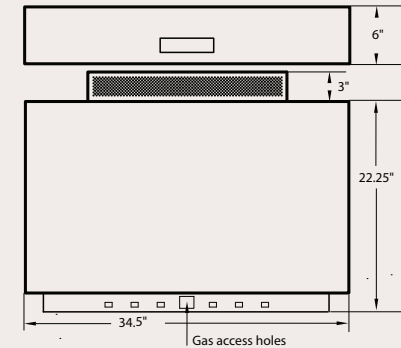

Glass
Clear

Glass
Amber

Glass
Amethyst

Glass
Black

Basalt
Stones

Lava
Rocks

Please refer to Owner's Manual
for installation instructions

STANDARD FEATURES

- Brushed 304 stainless steel enclosure and square wind guard.
- High grade 304 stainless steel burner construction.
- Brushed 304 stainless cover to protect from outdoor elements.
- Safety pilot system (pilot must be lit manually with a BBQ lighter)
- On/Off safety gas valve.
- Clear glass burner media.

AVAILABLE OPTIONS

- Various glass and stone burner media.

INPUT RATES

FIRE TABLE-N: 60,000 Btu/h

FIRE TABLE-P: 54,000 Btu/h

Report # 401-O-04-5