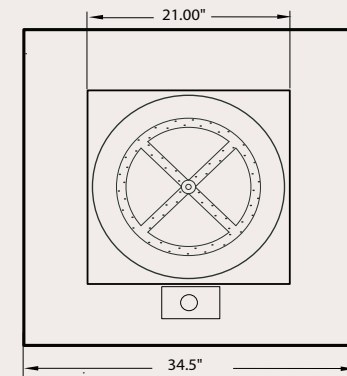

Glass
Clear