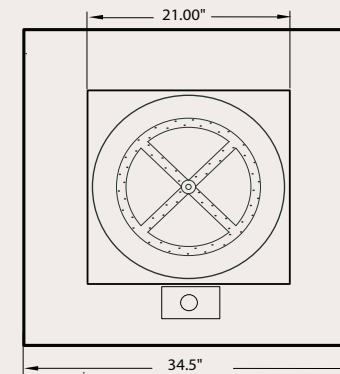

SQUARE FIRE TABLE

Glass
Clear

Glass
Amber

Glass
Black

Basalt
Stones

Please refer to Owner's Manual
for installation instructions

STANDARD FEATURES

- Brushed 304 stainless steel enclosure and square wind guard.
- High grade 304 stainless steel burner construction.
- Brushed 304 stainless cover to protect from outdoor elements.
- Safety pilot system (pilot must be lit manually with a BBQ lighter)
- On/Off safety gas valve.
- Clear glass burner media.