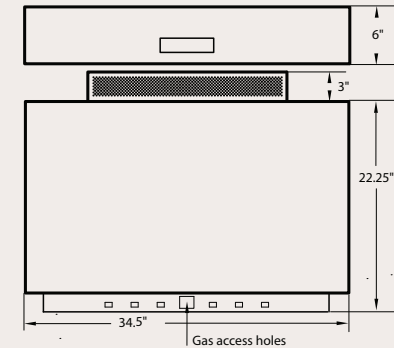

SQUARE FIRE TABLE

Glass
Clear

Glass
Amber

Glass
Black

Basalt
Stones

Please refer to Owner's Manual
for installation instructions

STANDARD FEATURES

- Brushed 304 stainless steel enclosure and square wind guard.
- High grade 304 stainless steel burner construction.
- Brushed 304 stainless cover to protect from outdoor elements.
- Safety pilot system (pilot must be lit manually with a BBQ lighter)
- On/Off safety gas valve.
- Clear glass burner media.