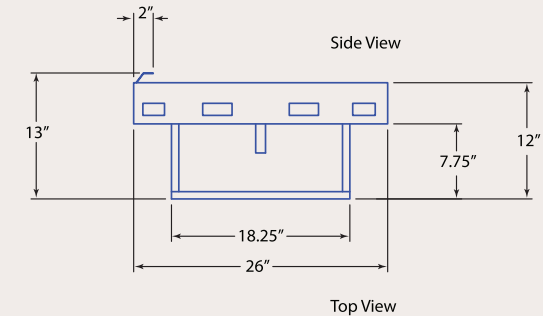

Report # 0401GM012S

BURNER SPECIFICATIONS:

ENCLOSURE SPECIFICATIONS:

Overall Height without rain cover : 16"