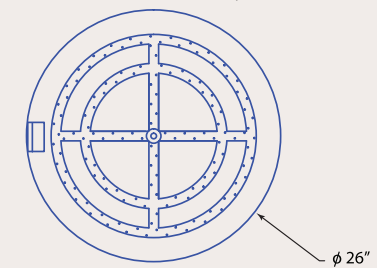

Report # 0401GM012S

BURNER SPECIFICATIONS:

ENCLOSURE SPECIFICATIONS:

Overall Height without rain cover : 16"