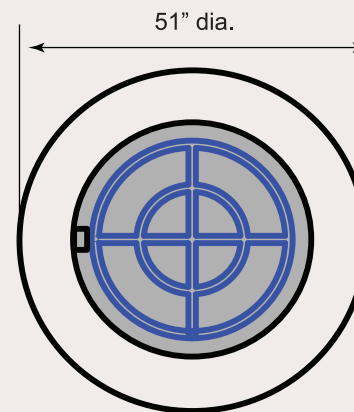

### ENCLOSURE SPECIFICATIONS:

Overall Height: 16.5"

Clear Glass

Dark Green Glass

Black Glass