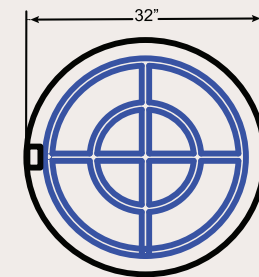

### ENCLOSURE SPECIFICATIONS:

Overall Height: 16.5"

Clear Glass

Dark Green Glass

Black Glass