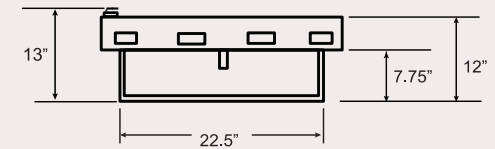

### ENCLOSURE SPECIFICATIONS:

Overall Height: 16.5"

Clear Glass

Dark Green Glass

Black Glass