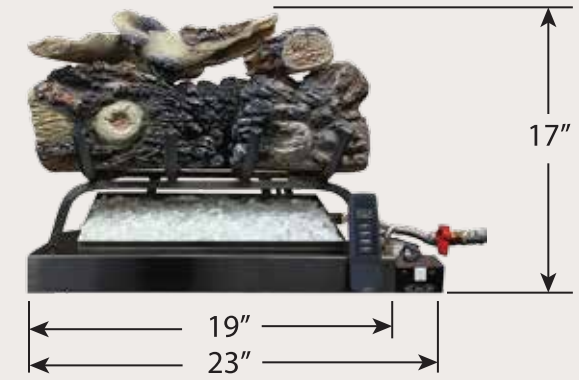

GLS-18 model shown