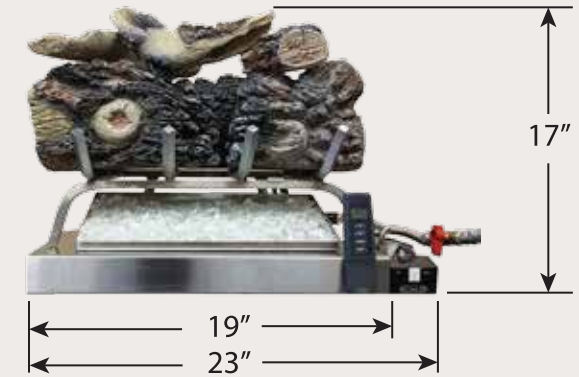

GLO-18 model shown